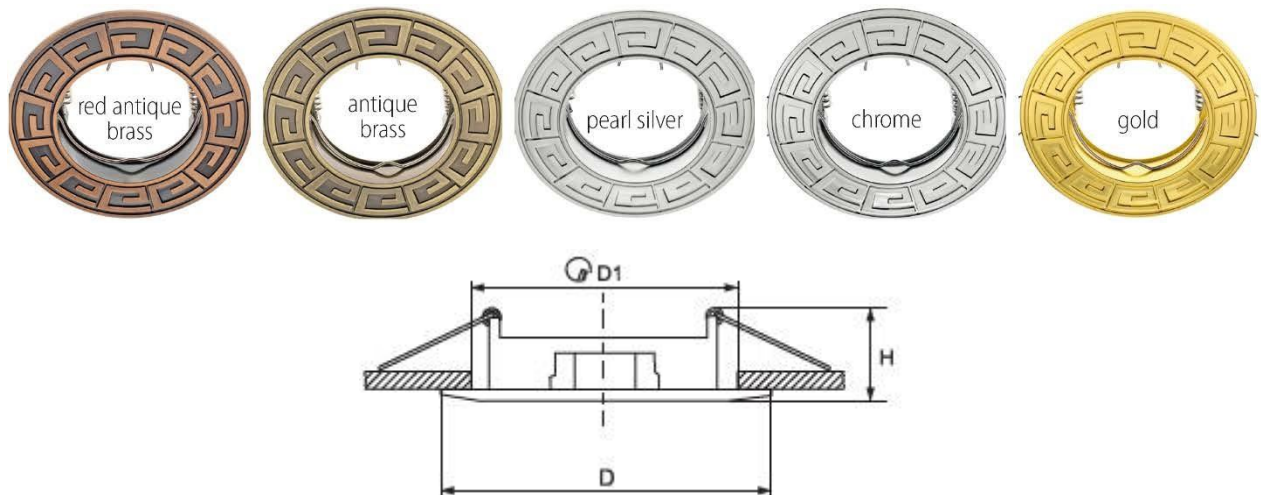

TECHNICAL SPECIFICATION

Alloy Spotlights SA-70V/90V

Technical data

- Operating voltage : 12V
- Lamp power : max.50W
- Material: Aluminum alloy
- Installation : Indoor recessed mounting
- Lampholder (commercial kit): GU5.3 silicone cable 0,75 mm² and a length of 100mm
- Light source(optional): Recommended MR- 16 lamp, socket GU5.3, Voltage - 12V, diameter - 50mm
- Body color : red antique brass, antique brass, pearl silver, chrome, gold
- Model options: fixed (SA-70V) / moveable (SA-90V)
- Dust and humidity protection level : IP20
- Protection against electric shock : III
- Protection against ignition and fire: Class F

Note: With the purchase of additional lampholder GU10, spotlight can be used with 230V GU10 lamps.

Areas of application

- Hotels
- Restaurants
- Shops
- Conference Halls
- Corridors

Product benefits

- Compact size
- Variety of colors
- Ideal for flexible and attractive architectural solutions

Variants and dimensions

- Fixed spotlight – SA-70V

Model	Size (mm)			Colour body	Catalogue number	Packing (pcs)
	Diameter	Height	Diameter 1			
SA-70V	86	29	60	red antique brass	9270V/AC	100
SA-70V	86	29	60	antique brass	9270V/AB	100
SA-70V	86	29	60	pearl silver	9270V/PS	100
SA-70V	86	29	60	chrome	9270V/CH	100
SA-70V	86	29	60	gold	9270V/G	100

- Moveable spotlight – SA-90V

Model	Size (mm)			Colour body	Catalogue number	Packing (pcs)
	Diameter	Height	Diameter 1			
SA-90V	93	25	75	red antique brass	9290V/AC	100
SA-90V	93	25	75	antique brass	9290V/AB	100
SA-90V	93	25	75	pearl silver	9290V/PS	100
SA-90V	93	25	75	chrome	9290V/CH	100
SA-90V	93	25	75	gold	9290V/G	100